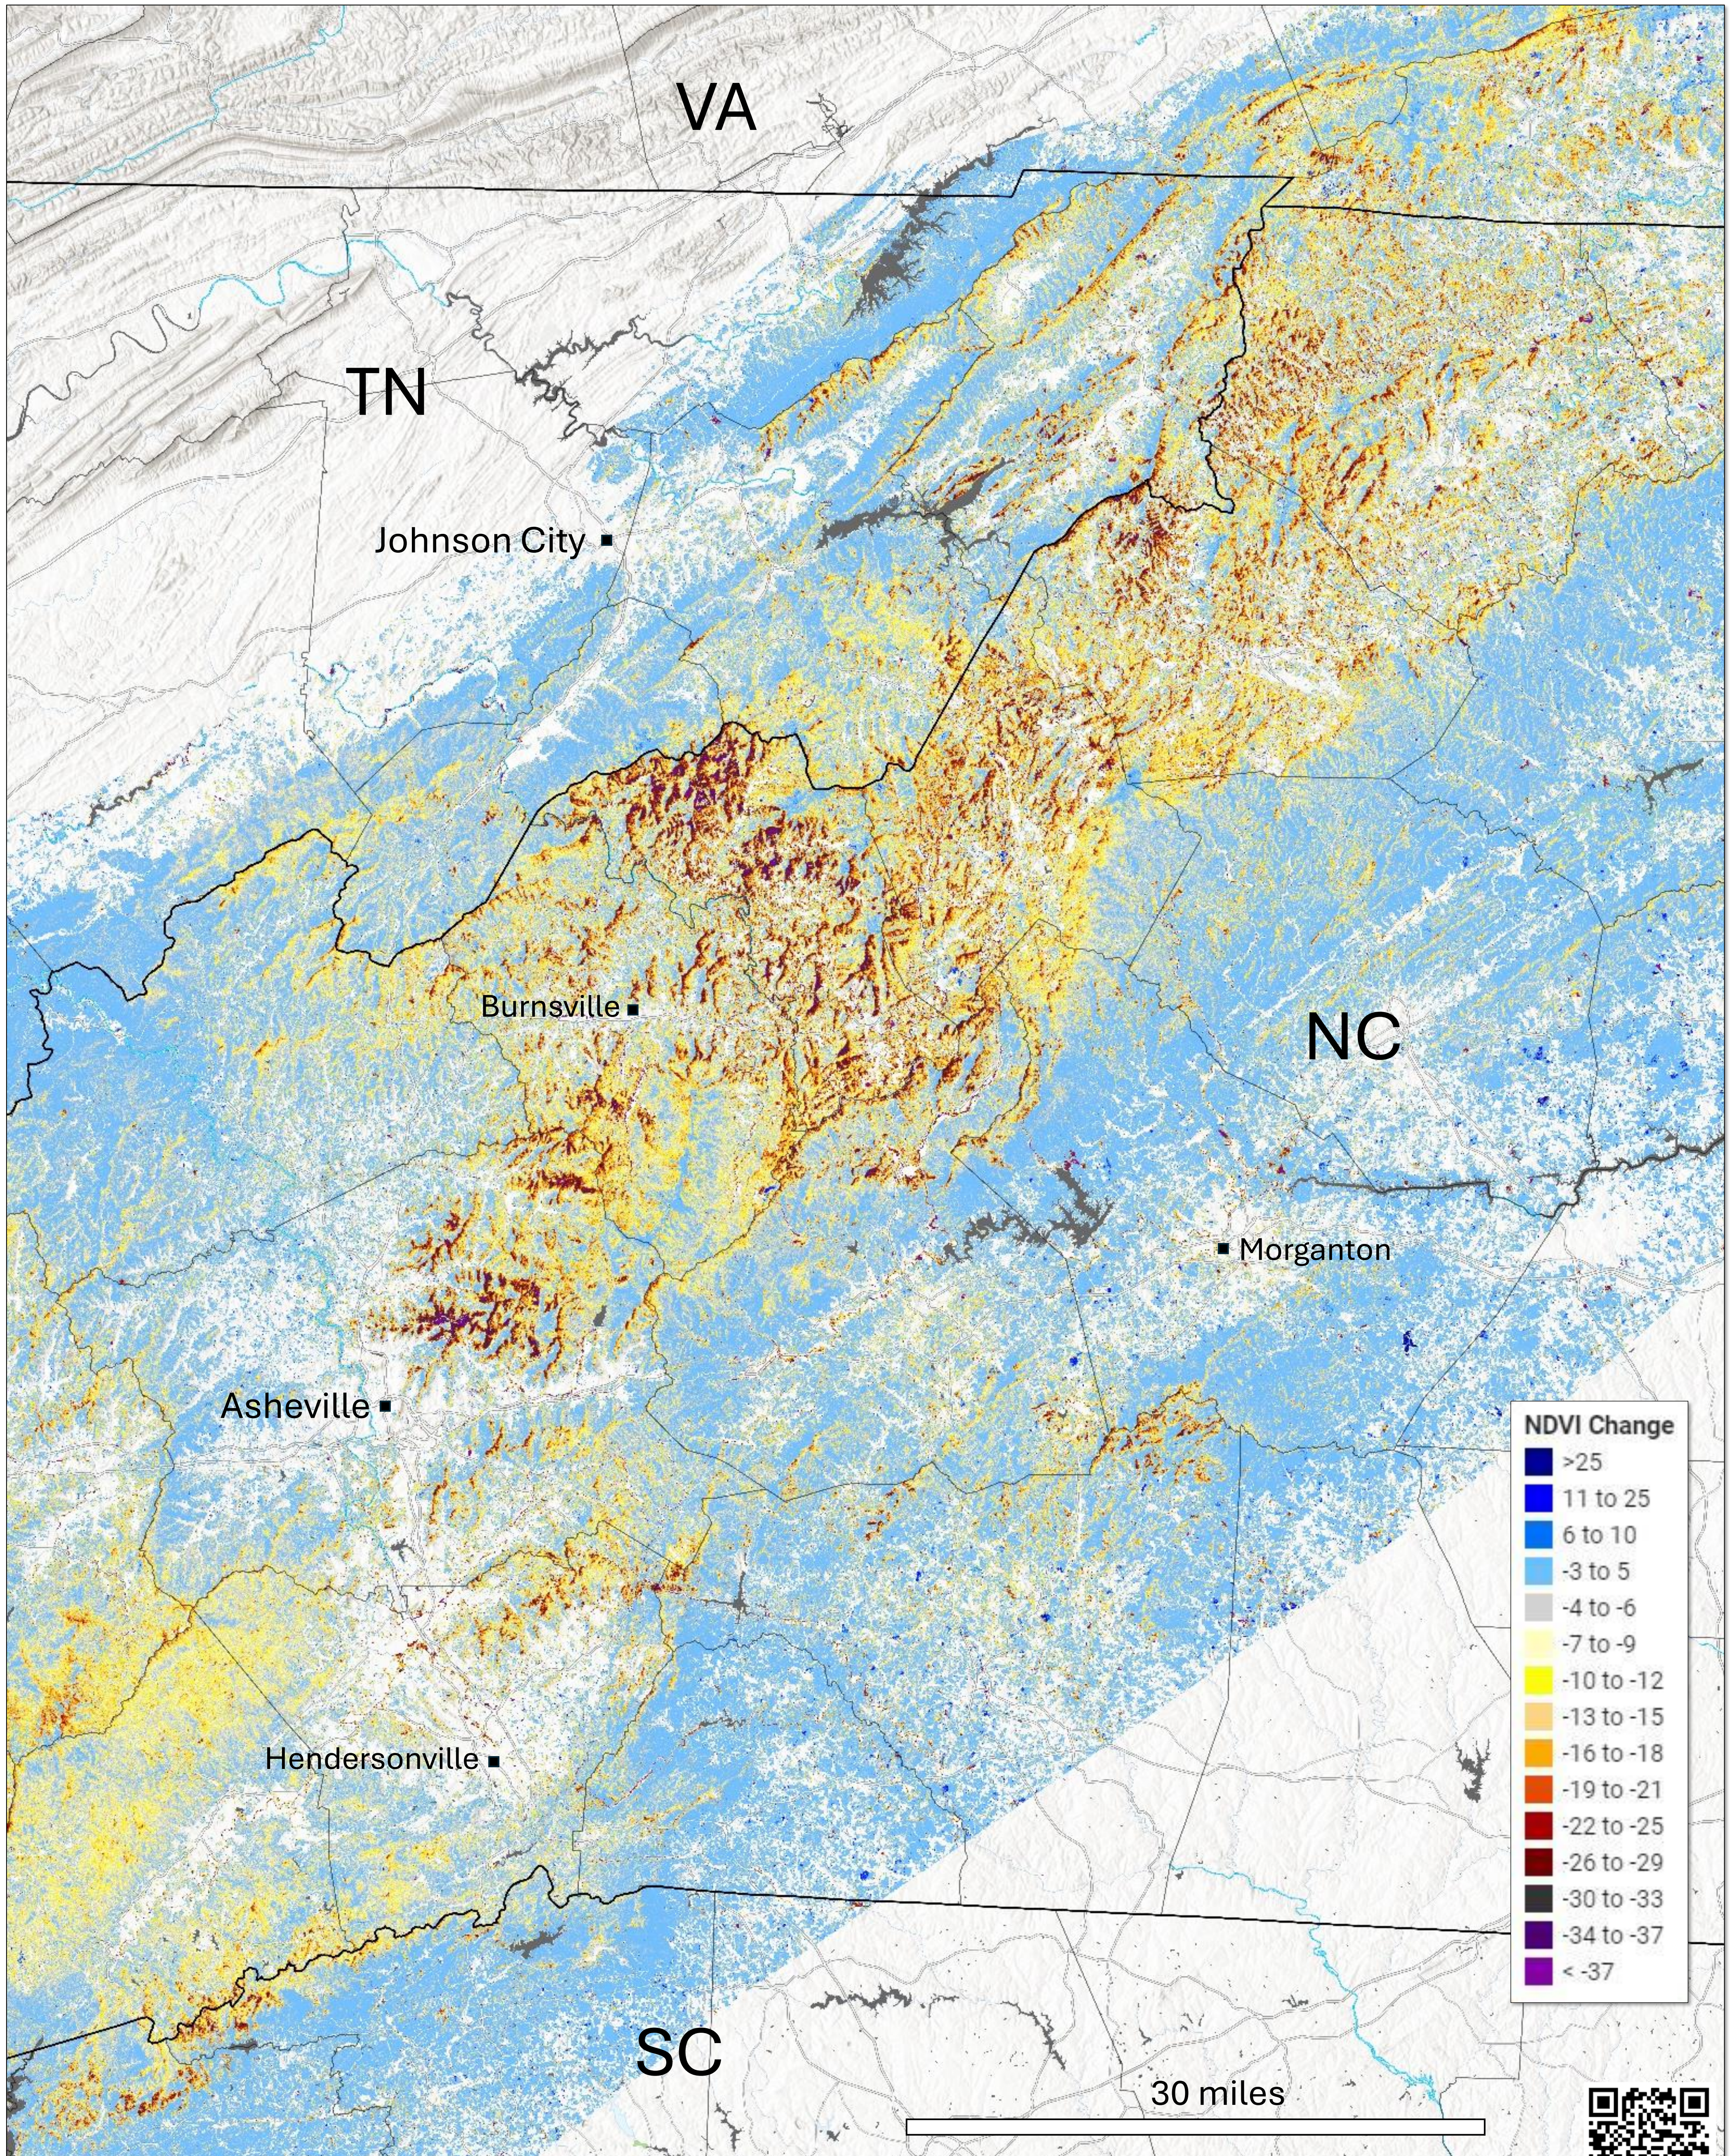

Forest Impacts from Hurricane Helene in the Southern Appalachians

Steve Norman and Bill Christie

USDA Forest Service Southern Research Station, Asheville NC

17 Dec. 2024

For more information on the Southern Research Station's *HiForm* project, see <https://hiform.org/>